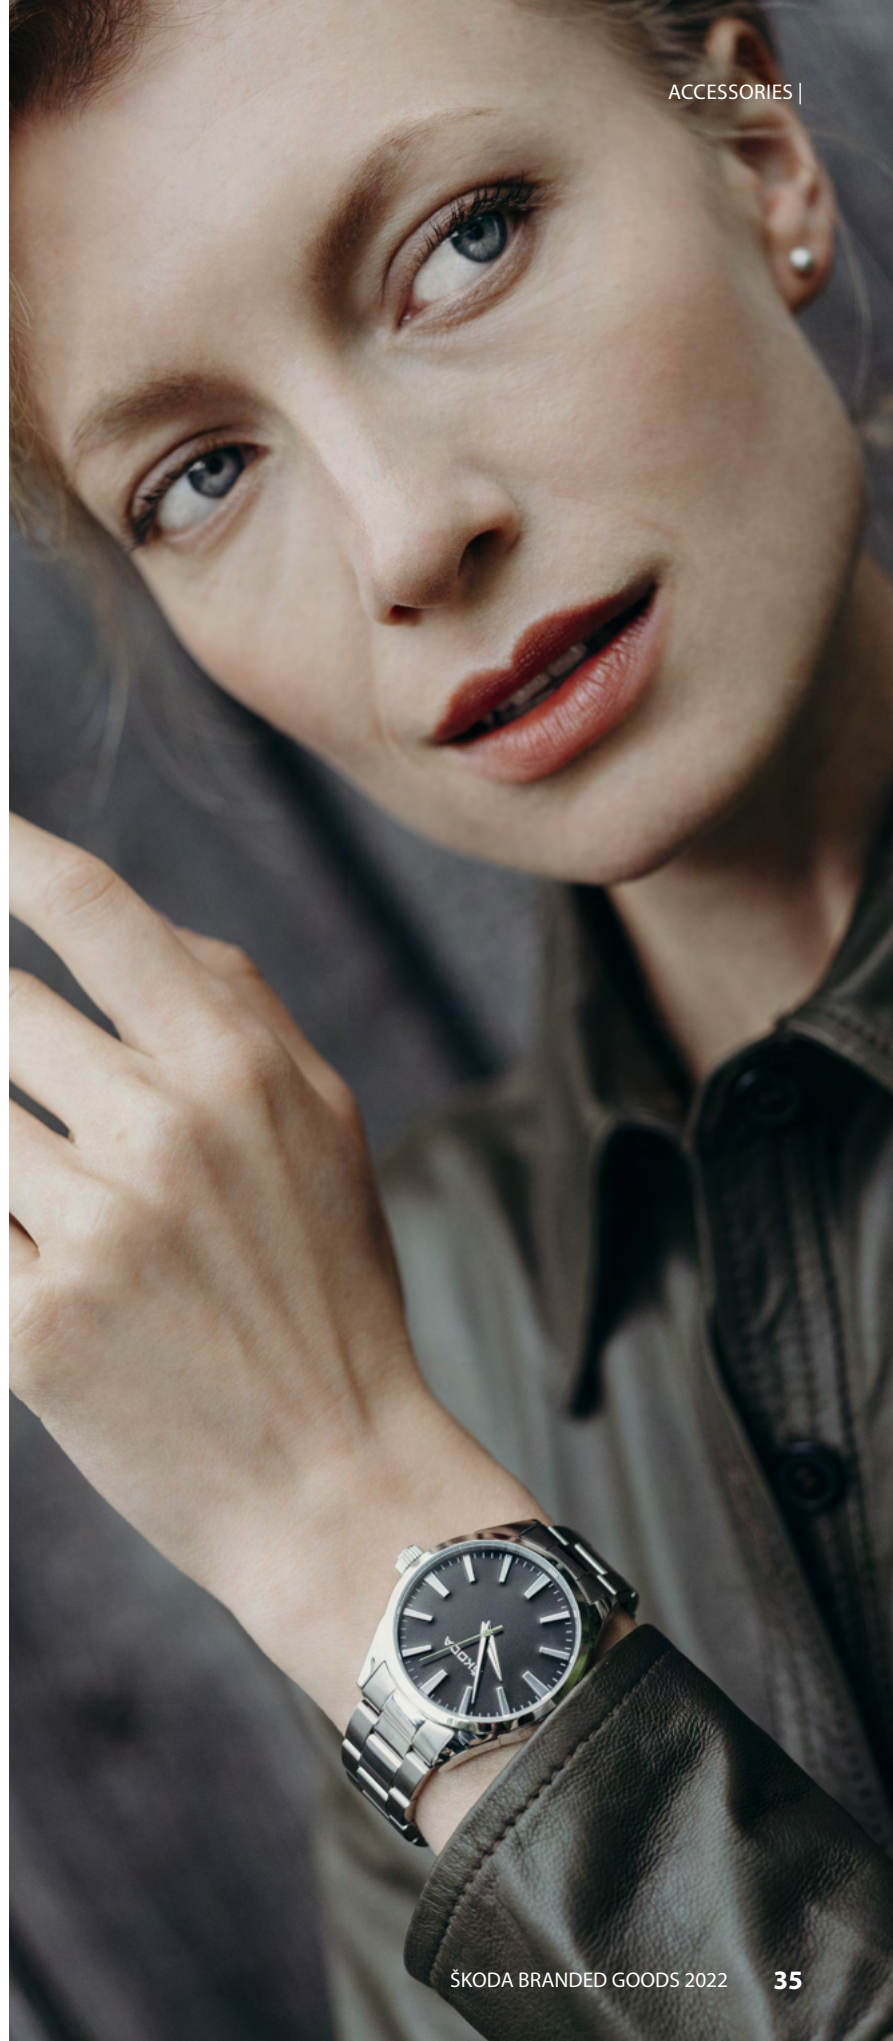

FITNESS WATCH

Functions: Time, Date, Heart rate, Step pedometer, Distance, Calories, Alarm functions, SMS/Incoming call alerts, Sleep monitor. Connectable to smartphone (Android, iOS) via Bluetooth.

Charging via integrated USB stick.

Material: Silicon strap, Plastic body

Size: 24 × 2 cm

Code: 000050800T

WOMEN METAL WATCH

Analog watch with metal strap, mineral glass and Japanese quality movement Miyota 2035

Material: stainless steel, mineral glass

Diameter: 38 mm

Waterproof: Up to 5 ATM

Code: 000050801M